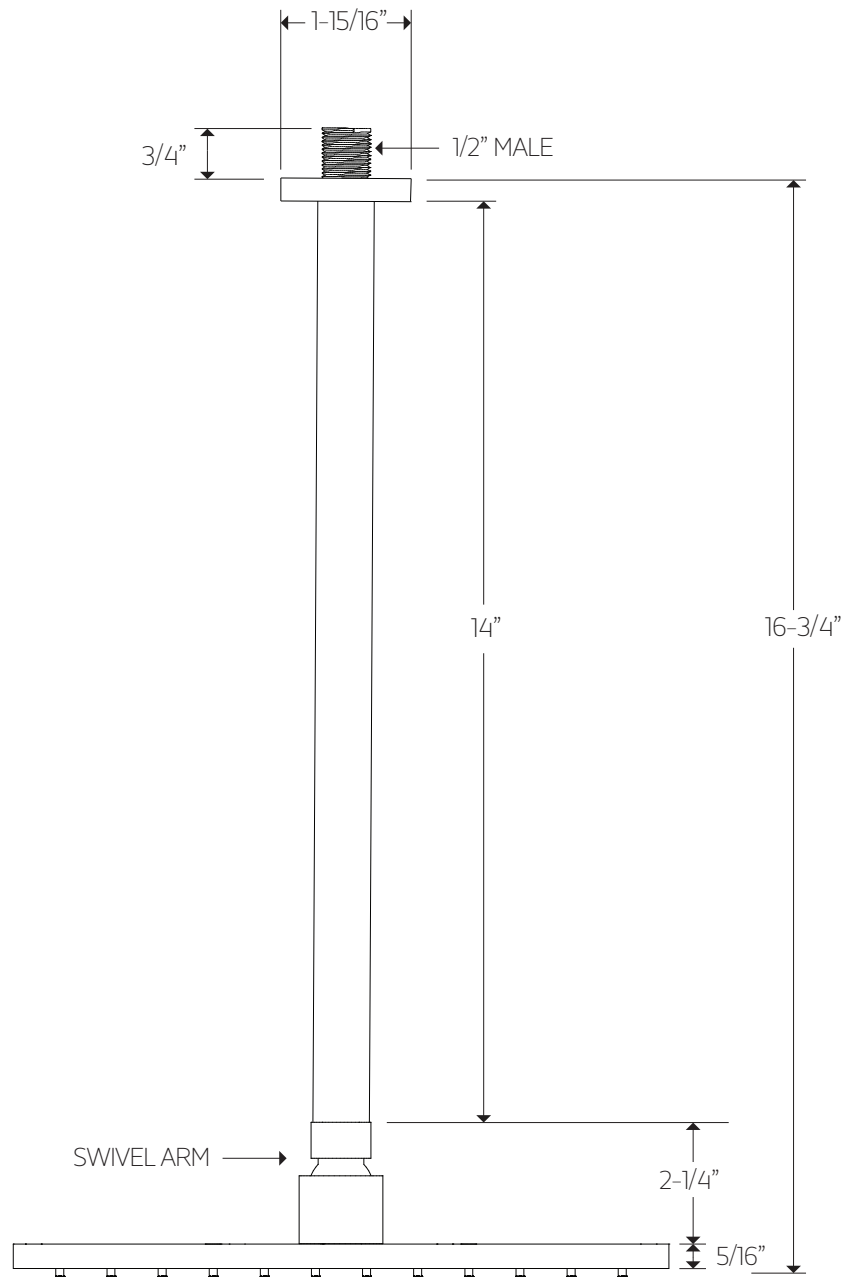

F907-53

TECHNICAL DATA SHEET

10" shower rainhead ceiling
mount, 14" arm square

artos[®]

F907-53

OPERATING SPECIFICATIONS

10" shower rainhead ceiling
mount, 14" arm square

FEATURES

Solid Brass

OPERATING PRESSURE

Minimum: 15 psi

Maximum: 75 psi

Above 90psi it may be necessary to install a pressure
reducer

OPERATING TEMPERATURE

Maximum: 176°

FLOW RATE